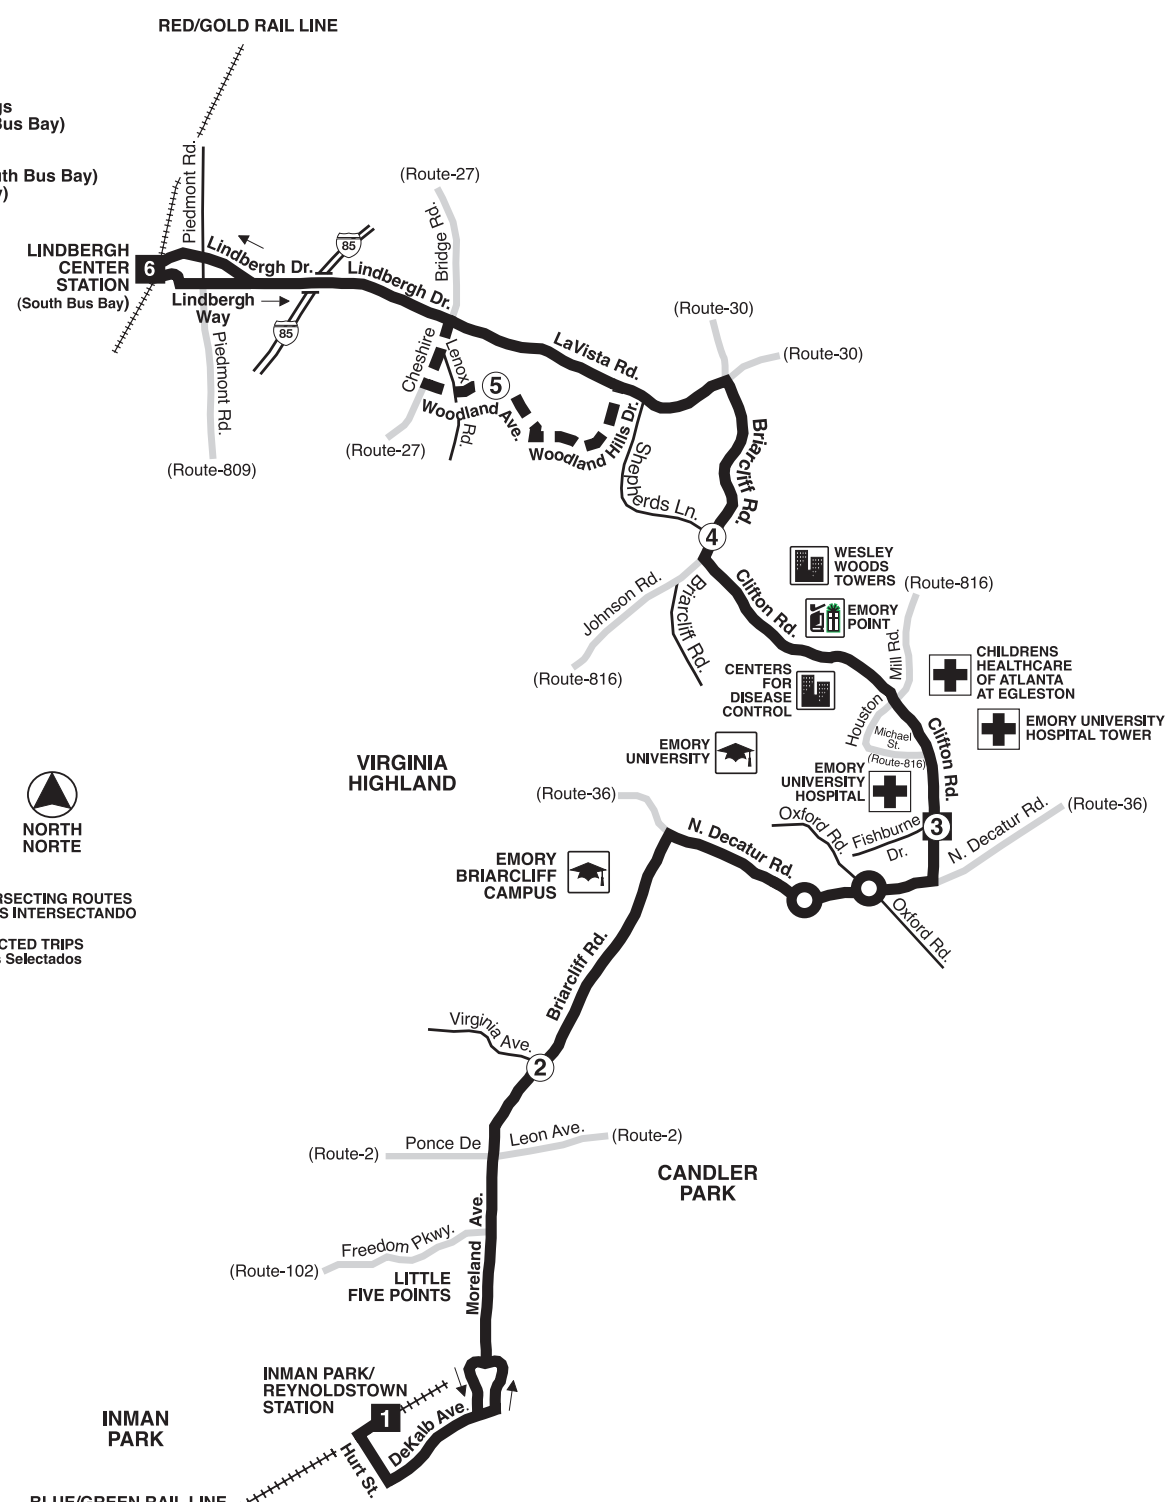

Routes Intersecting at Lindbergh Station:  
 Rutas Intersectando en la Estación Lindbergh:

- 5-Piedmont Road/Sandy Springs
- 6-Clifton Road/Emory (South Bus Bay)
- 30-LaVista Road
- 39-Buford Highway
- 809-Monroe Drive/Boulevard (South Bus Bay)
- GRTA Xpress (South Bus Bay)

— INTERSECTING ROUTES  
 RUTAS INTERSECTANDO

— SELECTED TRIPS  
 VIAJES SELECCIONADOS

Routes intersecting at Inman Park/Reynoldstown Station:  
 Rutas Intersectando en la Estación Inman Park/Reynoldstown

- 4-Moreland Avenue
- 6-Clifton Road/Emory
- 32-Bouldercrest
- 74-Flat Shoals Road